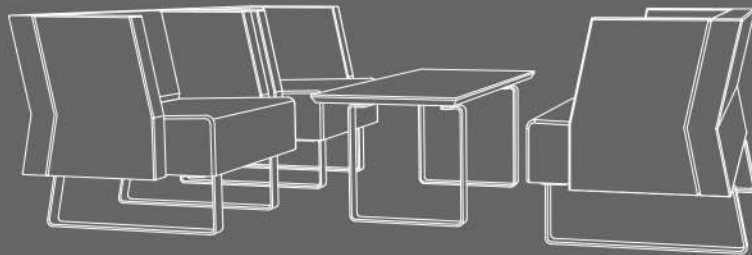

STRAM DESIGN – GOD SITTKOMFORT

Mr Box är en soffa med ett stramt uttryck, som ändå ger en bekväm sittkomfort. Avståndet mellan ryggstöd och sits gör att Mr Box är enkel att hålla ren. Den delade konstruktionen har blivit ett kännetecken för Mr Box och definieras av ett mellanstycke, som används i sittmöbler och bord. Den distinkta "knäcken" på baksidan av ryggstödet ger en bekväm sittställning och ger samtidig hela möbelserien sitt särdrag.

A MEETINGROOM OF ITS OWN

The meeting point creates a shielded space for meetings and phone calls. It can also serve as a silent zone when wanting to work in peace and quiet. Preliminary tests have shown that the sound is significantly reduced when sitting in the high-back Mr Box. Integrated electrical outlets in the end wall of the meeting point simplifies connection to computers and electrical equipment as well as freeing up space on the table top. The seat height and backrest angle makes the sofa suitable for use in cafes and restaurants as one sits fairly "straight", making eating comfortable.

A SIMPLE AND LIGHTWEIGHT SOFA AT MODERATE PRICE

Mr Box is a whole family of sofas - both low and high models. Moreover, Mr Box is a clean and lightweight sofa at a moderate price, making it suitable for hallways, foyers or open plan offices. This means that one can choose one model of furniture for the entire premises, e.g. a canteen with both low/open and high/closed seating. With Mr Box one succeeds in creating a homogenous expression throughout the space.

B:65 | D:73

B:130 | D:73

B:180 | D:73

B:73 | D:73

120x60/40 cm

160x60/40 cm

120x55 cm

160x55 cm