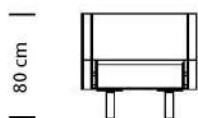

A SIMPLE AND LIGHTWEIGHT SOFA AT MODERATE PRICE

Mr Box is a whole family of sofas - both low and high models. Moreover, Mr Box is a clean and lightweight sofa at a moderate price, making it suitable for hallways, foyers or open plan offices. This means that one can choose one model of furniture for the entire premises, e.g. a canteen with both low/open and high/closed seating. With Mr Box one succeeds in creating a homogenous expression throughout the space.

Mr Box Tekniske data Technical information

B:85 | D:73

B:150 | D:73

B:200 | D:73

B:85 | D:73

B:150 | D:73

B:200 | D:73

B:73 | D:73

B:65 | D:73

B:130 | D:73

B:180 | D:73

B:73 | D:73

120x60/40 cm

160x60/40 cm

120x55 cm

160x55 cm